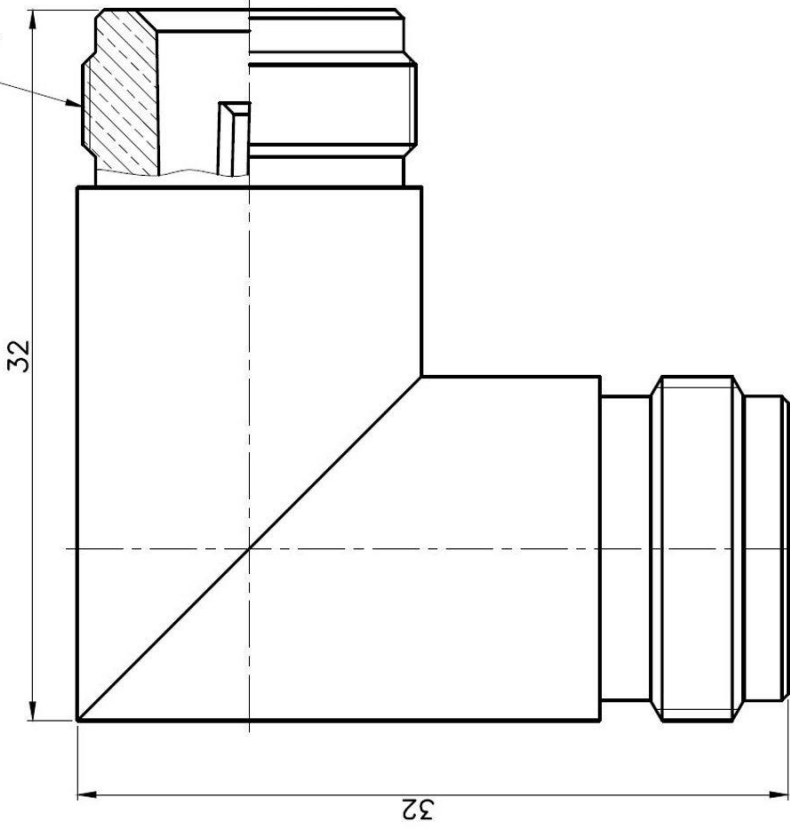

5/8-24UNEF-2A

Max-Gain Systems, Inc.  
 150 Dodd Street SE, Marietta, GA, 30060  
 Phone: (770) 973-6251 | Fax: (678) 401-3854  
 Website: www.mgs4u.com | E-Mail: sales@mgs4u.com

TITLE: Type N female to Type N female Right Angle Adapter

DRAWING NO: 7338-RA

FILE NO : .

PART NO	DATE
APPROVED	DATE
CHECKED	DATE
DRAWN	DATE
UNLESS OTHERWISE SPECIFIED TOLERANCES 0.5-5 = ±0.2 5-30 = ±0.4 30-120 = ±0.6 120-315 = ±1 315-1000 = ±1.6 1000-2000 = ±2.4	
UNIT: mm	
SCALE: .	
PIN	GOLD
INSULATOR	WHITE
BODY	NICKEL
NO. DESCRIPTION	MATERIAL FINISH