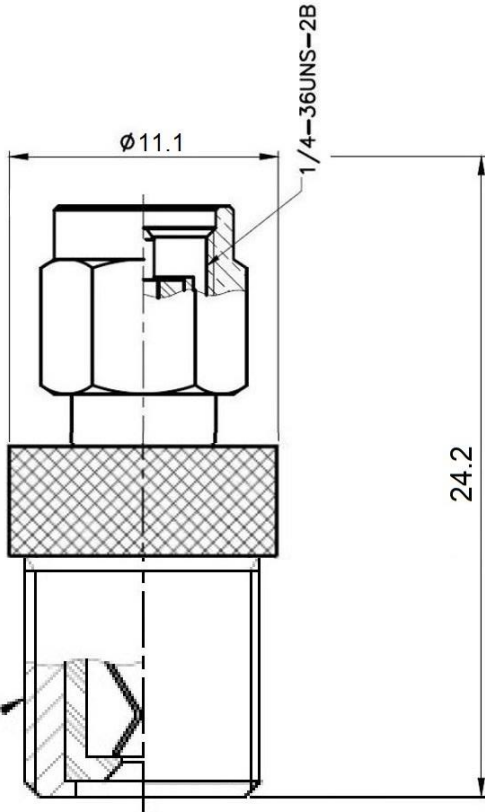

3/8-32UNEF-2A

MGS MAX-GAIN SYSTEMS, INC.

Max-Gain Systems, Inc.
150 Dodd Street SE, Marietta, GA, 30060
Phone: (770) 973-6251 | Fax: (678) 401-3854
Website: www.mgs4u.com | E-Mail: sales@mgs4u.com

TITLE: SMA male to Type F female Adapter

DRAWING NO: 7291

FILE NO :

		PART NO	DATE
		APPROVED	DATE
		CHECKED	DATE
		DRAWN	DATE
		UNLESS OTHERWISE SPECIFIED TOLERANCES	
		0.5-5 = ± 0.2	
		5-30 = ± 0.4	
		30-120 = ± 0.6	
		120-315 = ± 1	
		315-1000 = ± 1.6	
		1000-2000 = ± 2.4	
		UNIT: mm	
		SCALE: -	
NO.	DESCRIPTION	MATERIAL	QTY
	GASKET	RUBBER	1
	SHELL	BRASS	1
	PIN	BRASS	1
	INSULATOR	DELFIN	1
	BODY	BRASS	1
		FINISH