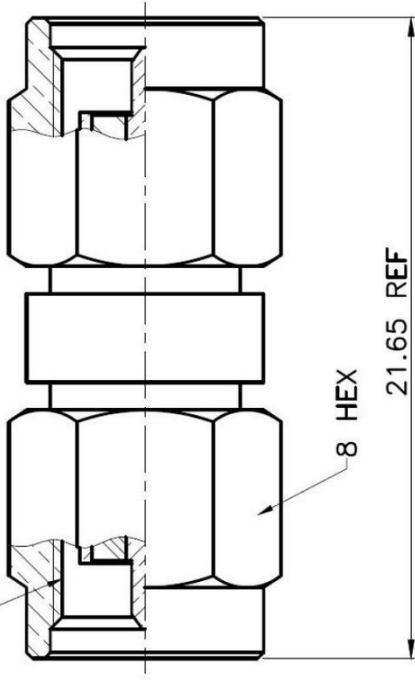

1/4-36UNS-2B

MGS MAX-GAIN SYSTEMS, INC.

Max-Gain Systems, Inc.
150 Dodd Street SE, Marietta, GA. 30060
Phone: (770) 973-6251 | Fax: (678) 401-3854
Website: www.mgs4u.com | E-Mail: sales@mgs4u.com

TITLE: SMA male to SMA male Adapter

DRAWING NO: 7816

FILE NO : .

		PART NO	DATE
		APPROVED	DATE
		CHECKED	DATE
		DRAWN	DATE
UNLESS OTHERWISE SPECIFIED TOLERANCES 0.5-5 = ±0.2 5-30 = ±0.4 30-120 = ±0.6 120-315 = ±1.0 315-1000 = ±1.6 1000-2000 = ±2.4		UNIT: mm	
PIN	BRASS	1	GOLD
INSULATOR	TEFLON	1	WHITE
BODY	BRASS	1	GOLD
NO. DESCRIPTION	MATERIAL	QTY	FINISH

SCALE: .