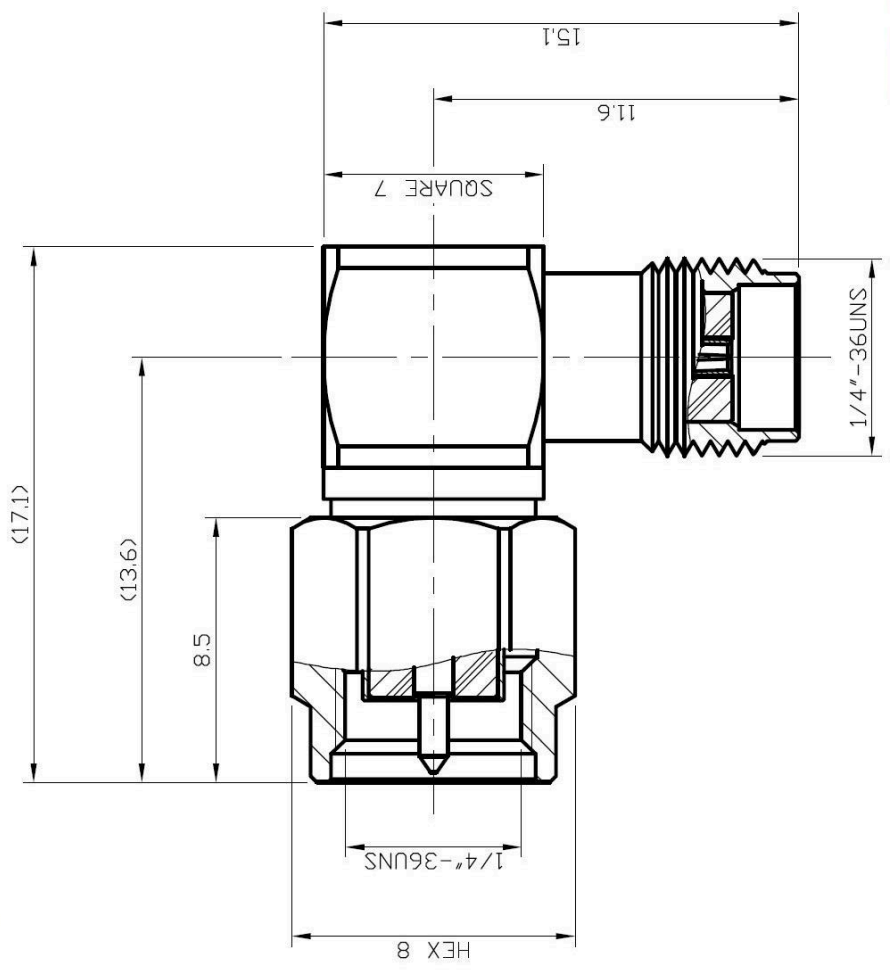

1	2	3	4	5	6	7	8
A	B	C	D	E	F		

NOMINAL IMPEDANCE: 50Ω
FREQUENCY RANGE: 0 ~ 18GHz
VSWR: 1.3 MAX

Max-Gain Systems, Inc.
150 Dodd Street SE, Marietta, GA. 30060
Phone: (770) 973-6251 | Fax: (678) 401-3854
Website: www.mgs4u.com | E-Mail: sales@mgs4u.com

TITLE: SMA male to SMA female Right Angle Adapter
DRAWING NO: 7840-RA
ROHS COMPLIANT UNIT WEIGHT: 6 g

08 SHELL	BRASS	GOLD																	
07 GASKET	SILICONE	RED																	
06 INNER RETAINING RING	STAINLESS																		
05 INSULATOR	TEFLON	1																	
04 CENTER PIN	PHOSPHOR BRONZE	1	GOLD																
03 SMA PLUG BODY	BRASS	1	GOLD																
02 INSULATOR	TEFLON	2																	
01 SMA JACK BODY	BRASS	1	GOLD																
NO DESCRIPTION	MATERIAL	QTY	FINISH	ITEM															
1	2	3	4	5	6	7	8